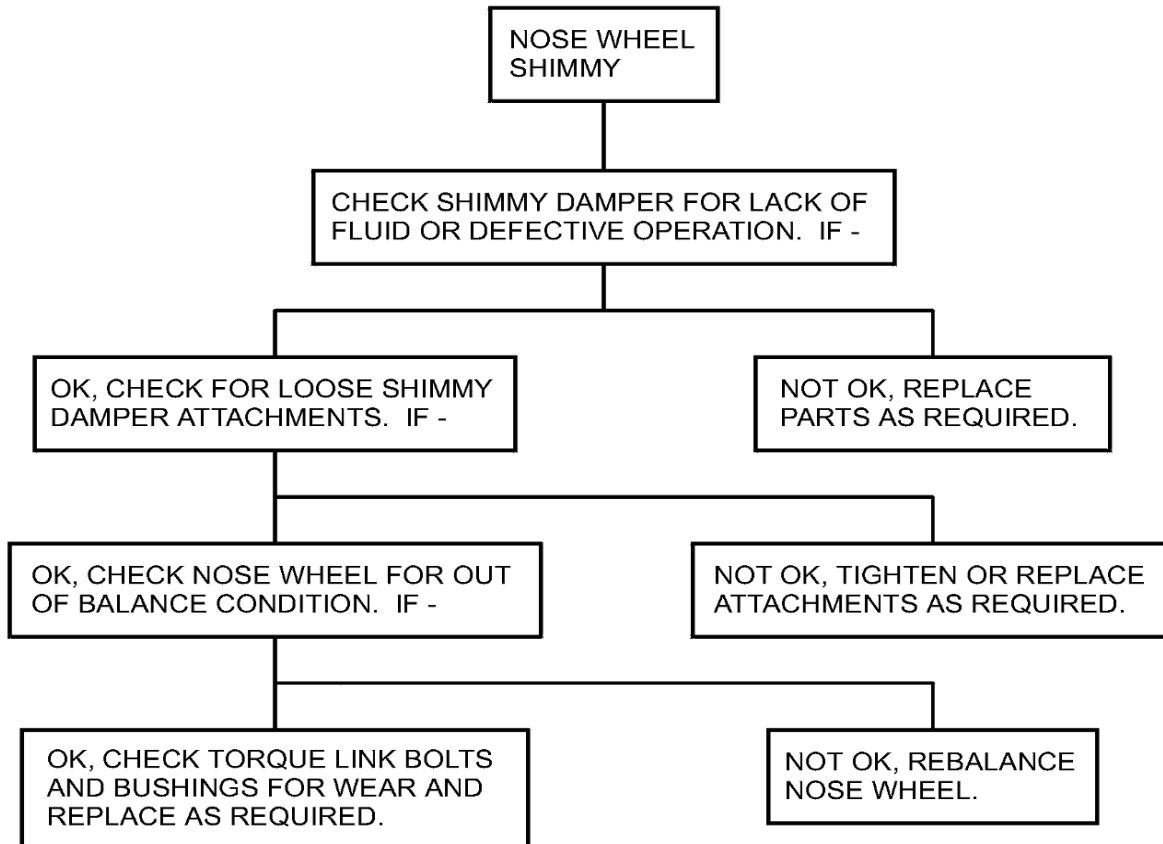

NOSE LANDING GEAR - TROUBLESHOOTING

1. General

- A. A troubleshooting chart has been provided to aid the maintenance technician in system troubleshooting. Refer to Figure 101.

Figure 101 : Sheet 1 : Nose Landing Gear Troubleshooting Chart

A12188

Figure 101 : Sheet 2 : Nose Landing Gear Troubleshooting Chart

A12189

Figure 101 : Sheet 3 : Nose Landing Gear Troubleshooting Chart

A12190