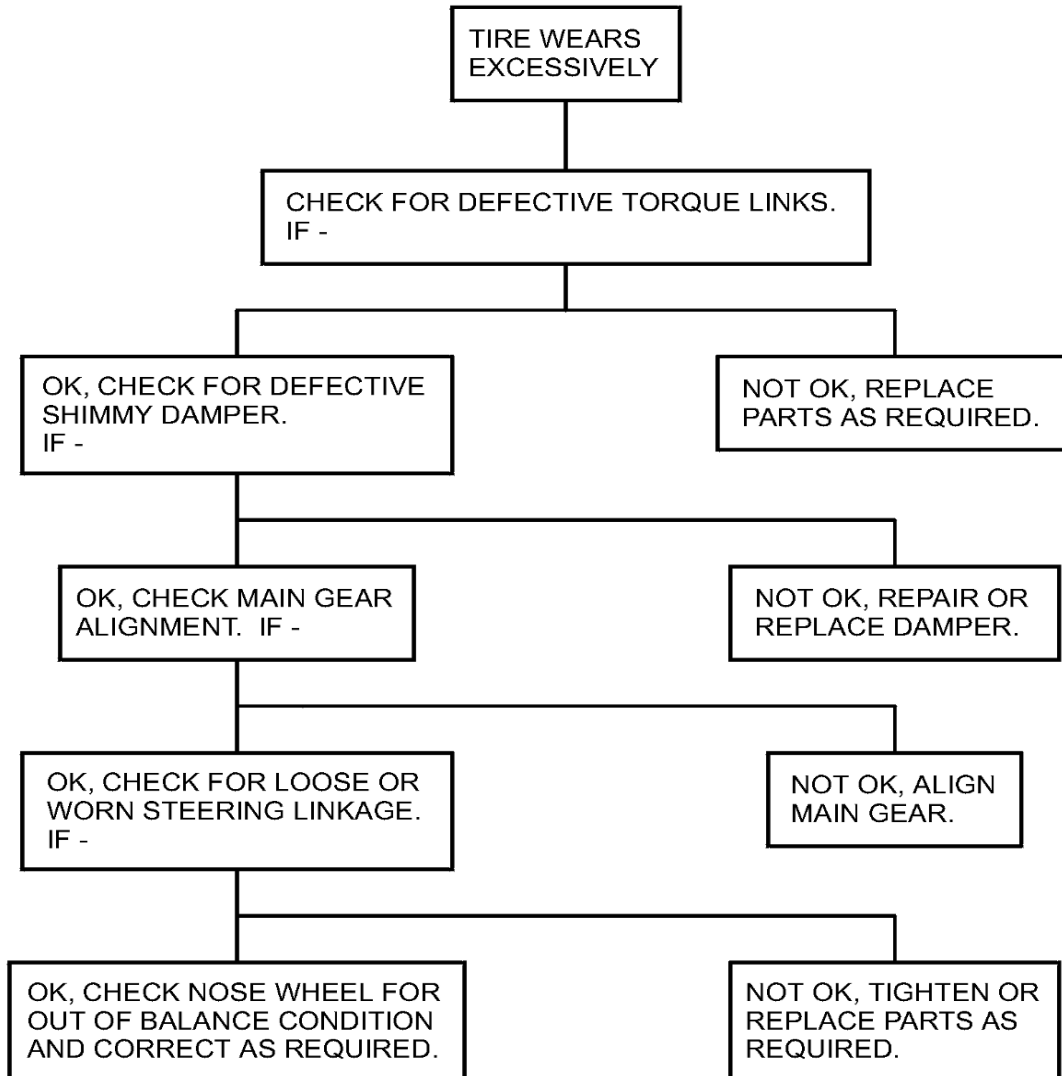

NOSE LANDING GEAR - TROUBLESHOOTING

1. General

- A. A troubleshooting chart has been provided to aid the maintenance technician in system troubleshooting. Refer to Figure 101.

Figure 101 : Sheet 1 : Nose Landing Gear Troubleshooting Chart

A12188

Figure 101 : Sheet 2 : Nose Landing Gear Troubleshooting Chart

A12189

Figure 101 : Sheet 3 : Nose Landing Gear Troubleshooting Chart

A12190